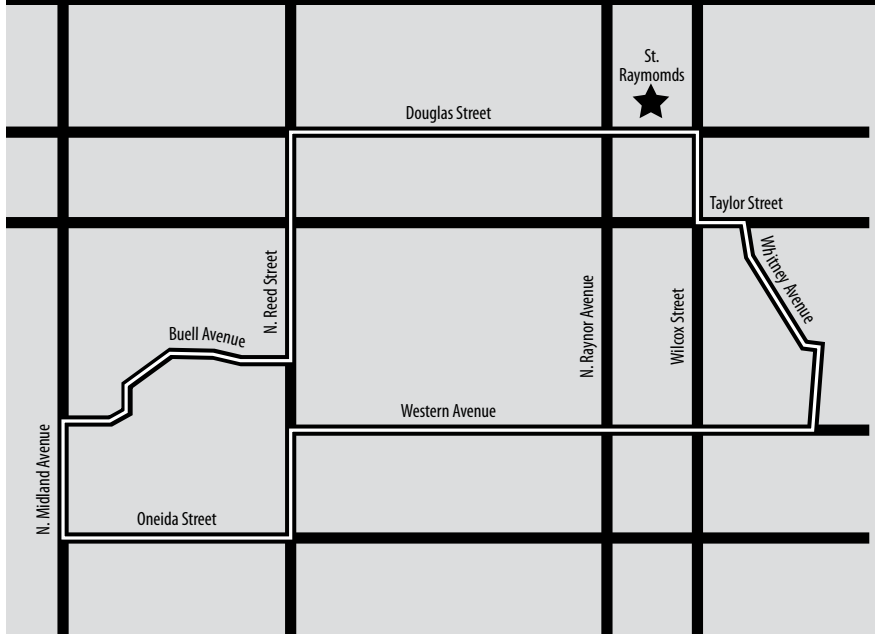

5K Race Route

Directions to Cathedral of St. Raymond

The race will be held at the Cathedral of St. Raymond located at 608 N. Raynor Avenue, Joliet, Illinois.

From I-80

Exit at Center Street, go north to Western Avenue, head West on Western Avenue, turn right on Raynor Avenue to Douglas Street, continue past Douglas to Mason turn right on Mason. Turn right on Route 30 and turn right on Douglas. You will see race parking.

From I-55

Exit south on Plainfield Road (Rt. #30), follow to Douglas Street, turn right on Douglas.